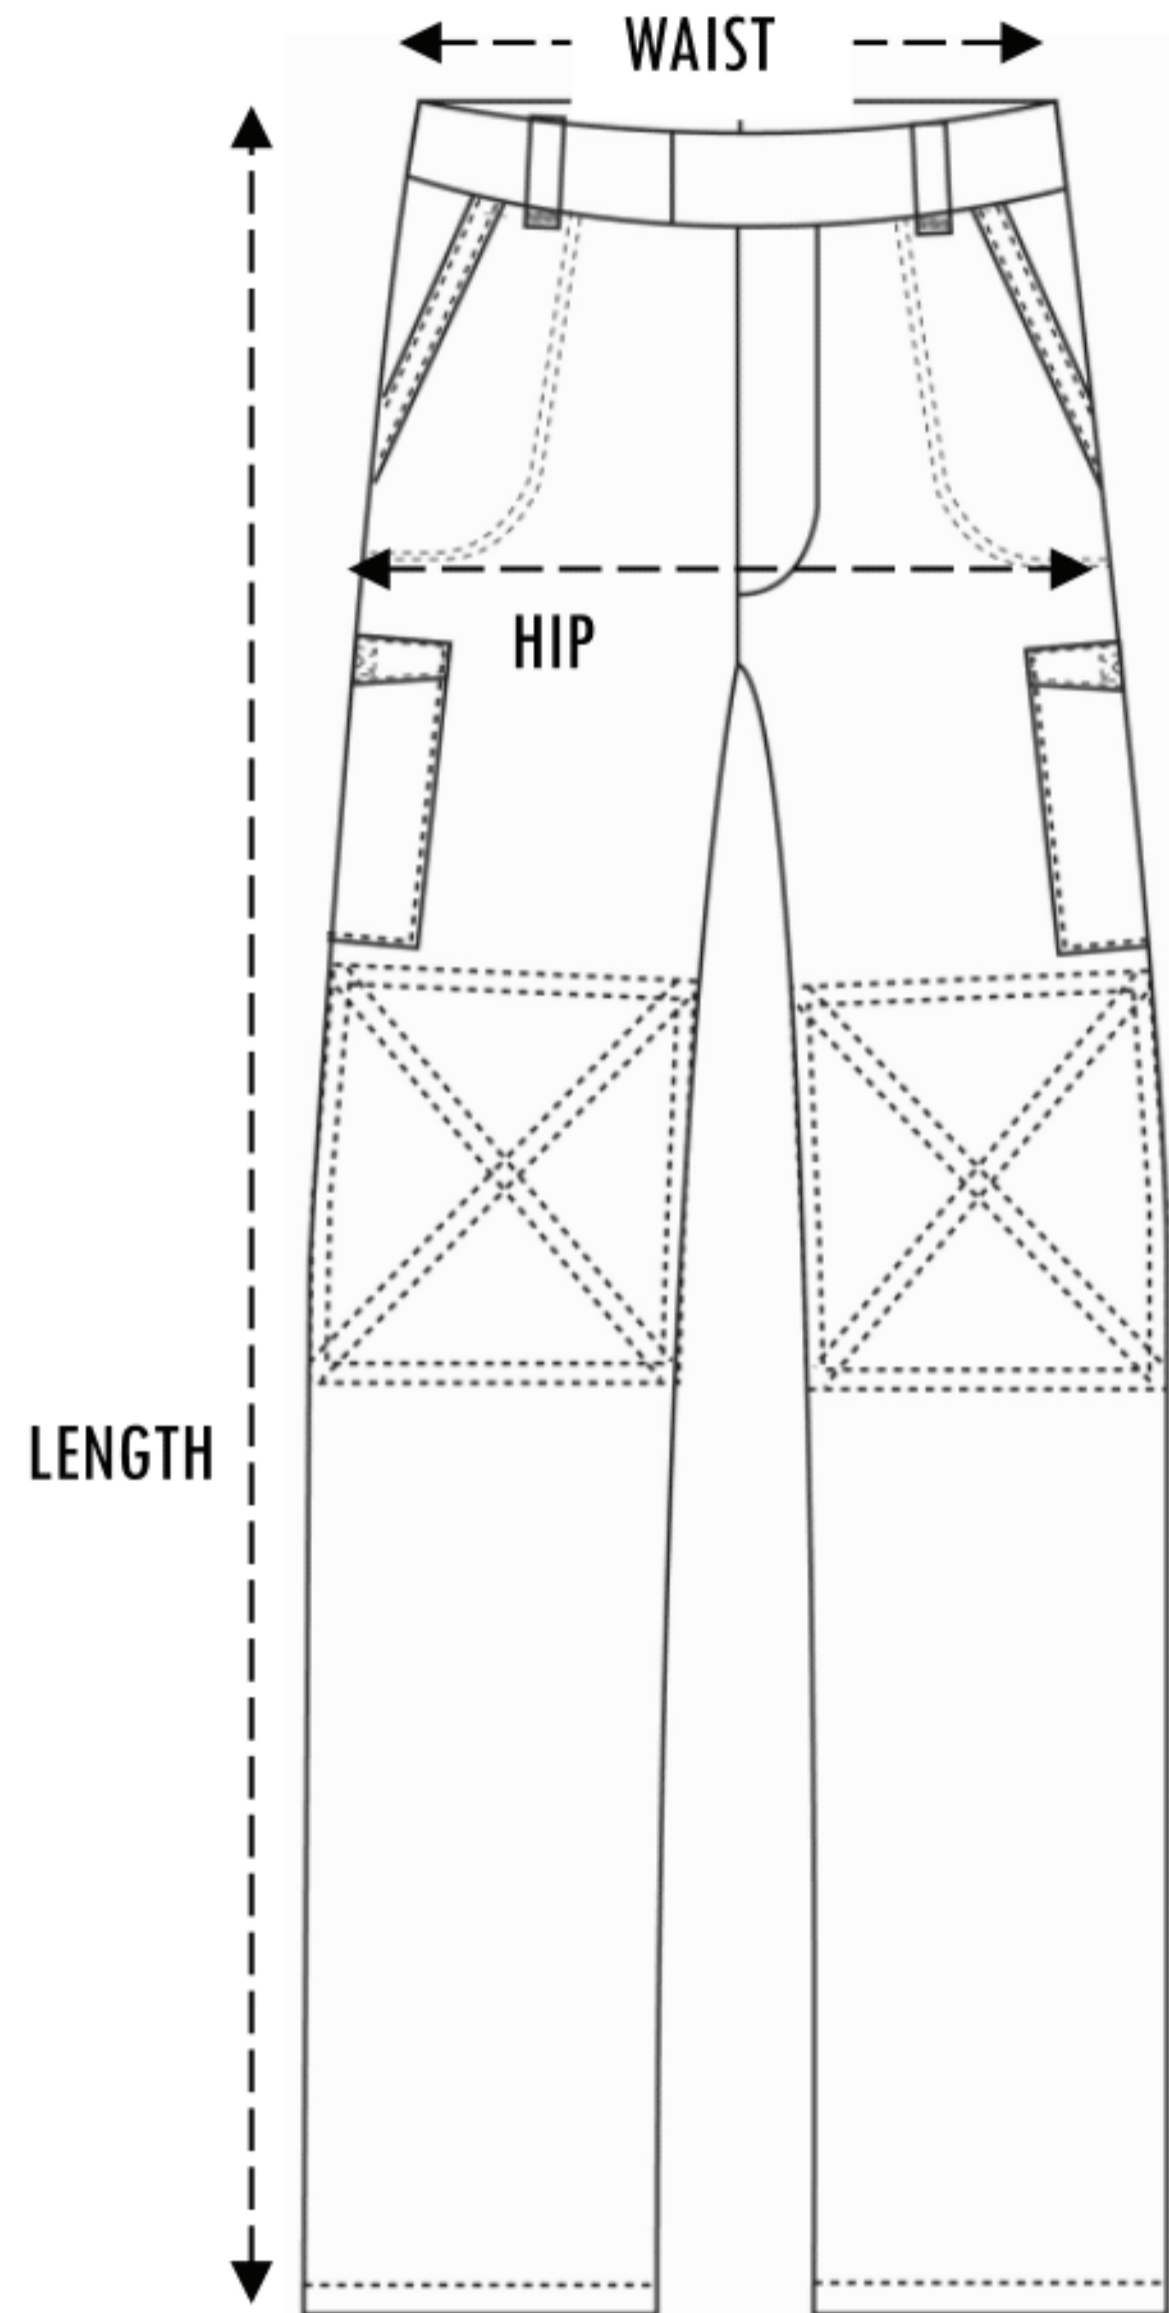

Size Guide

SOLP01 LONG PANTS UNISEX

Size	Waist	Hip	Length	Size	Waist	Hip	Length
27	68.5	96.5	104	34	86	112	104
28	71	99	104	35	88.5	113.5	104
29	73.5	100.5	104	36	91.5	116	104
30	76	103	104	38	96.5	120	104
31	78.5	104.5	104	40	101.5	125	104
32	81	107	104	42	106.5	128	104
33	83.5	109.5	104				

* Measurement may vary +/- 5%.

**Size in CM.